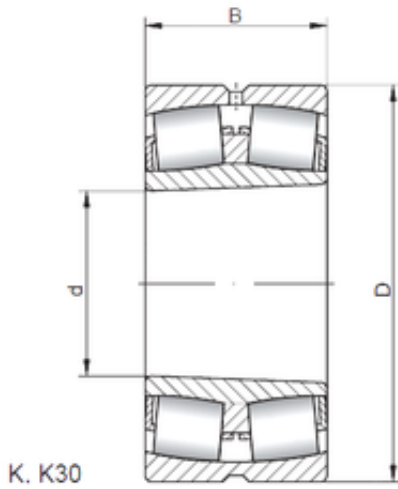

TZR Bearing Machine Development Co.,...

ISO 22309 KW33 spherical roller bearings

Bearing No. 22309 KW33

Size	45x100x36 mm
Bore Diameter	45 mm
Outer Diameter	100 mm
Width	36 mm
d	45 mm
D	100 mm
B	36 mm
C	36 mm

22309 KW33 Bearing 2D drawings and 3D CAD models