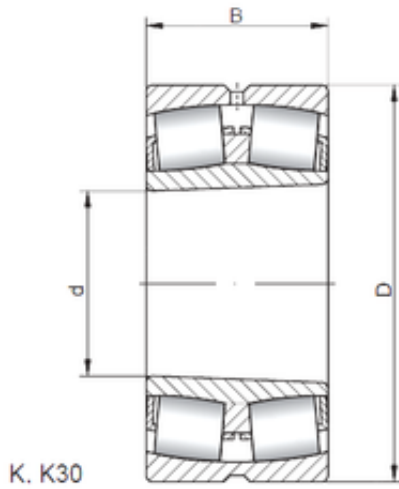

TZR Bearing Machine Development Co.,...

ISO 22268 KW33 spherical roller bearings

Bearing No. 22268 KW33

| | |
|----------------|----------------|
| Size | 340x620x165 mm |
| Bore Diameter | 340 mm |
| Outer Diameter | 620 mm |
| Width | 165 mm |
| d | 340 mm |
| D | 620 mm |
| B | 165 mm |
| C | 165 mm |

22268 KW33 Bearing 2D drawings and 3D CAD models