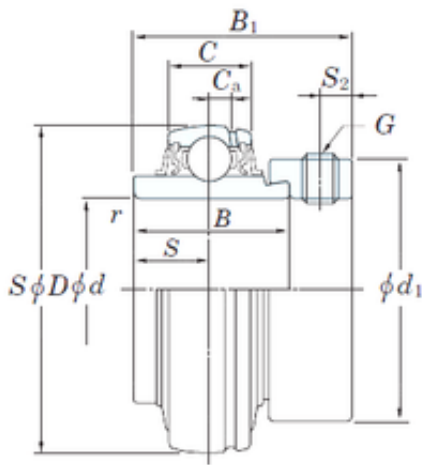

**KOYO NA206-18 deep groove ball bearings**

Bearing No. NA206-18

Size	28.575x62x36.5 mm
Bore Diameter	28,575 mm
Outer Diameter	62 mm
Width	36,5 mm
d	28,575 mm
D	62 mm
B	36,5 mm
B1	48,4 mm
C	19 mm
d1	44,5 mm
r min.	1 mm
C	5 mm
S	18,3 mm
S2	6 mm
Thread (G) - 5/16-24UNF	5/1624UNF
Weight	0,43 Kg
Basic dynamic load rating (C)	19,5 kN
Basic static load rating (C0)	11,3 kN

NA206-18 Bearing 2D drawings and 3D CAD models