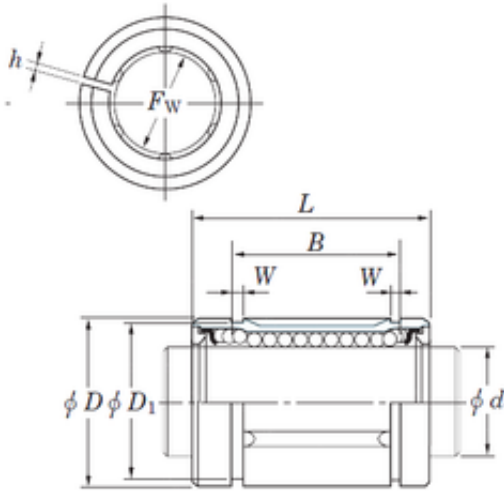

**KOYO SDM35AJMG linear bearings**

Bearing No. SDM35AJMG

Size	35x52x49.5 mm
Bore Diameter	35 mm
Outer Diameter	52 mm
Width	49,5 mm
Fw	35 mm
D	52 mm
h	2,5 mm
B	49,5 mm
D1	49 mm
L	70 mm
W	2,1 mm
Weight	0,33 Kg
Basic dynamic load rating (C)	1580 kN

SDM35AJMG Bearing 2D drawings and 3D CAD models