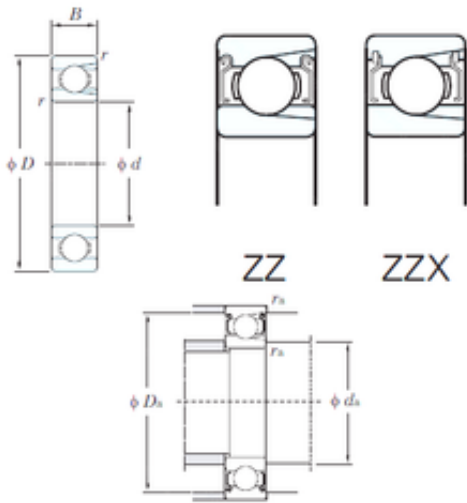

TZR? Bearing Machine Development Co.,...

KOYO M6309ZZ deep groove ball bearings

Bearing No. M6309ZZ

Size	45x100x25 mm
Bore Diameter	45 mm
Outer Diameter	100 mm
Width	25 mm
d	45 mm
D	100 mm
B	25 mm
C	25 mm
r min.	1.5 mm
da min.	53 mm
da max	59 mm
Da max.	92 mm
ra max.	1.5 mm
Weight	0.854 Kg
Basic dynamic load rating (C)	51.1 kN
Basic static load rating (C0)	40.6 kN
(Grease) Lubrication Speed	6800 r/min

M6309ZZ Bearing 2D drawings and 3D CAD models