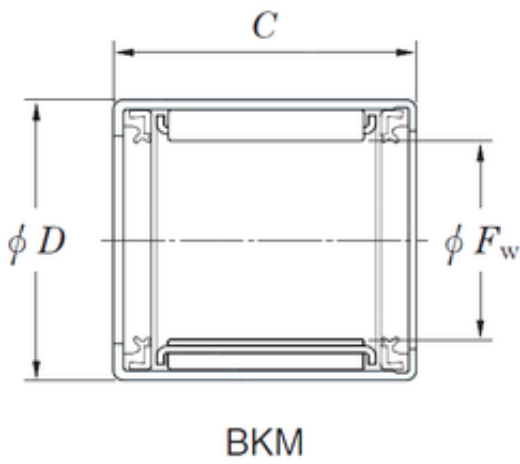

**KOYO BKM2026JUJ needle roller bearings**

Bearing No. BKM2026JUJ

Size	20x27x26 mm
Bore Diameter	20 mm
Outer Diameter	27 mm
Width	26 mm
Fw	20 mm
D	27 mm
C	26 mm
Weight	0,033 Kg
Basic dynamic load rating (C)	18,4 kN
Basic static load rating (C0)	28,8 kN
(Grease) Lubrication Speed	11000 r/min

BKM2026JUJ Bearing 2D drawings and 3D CAD models