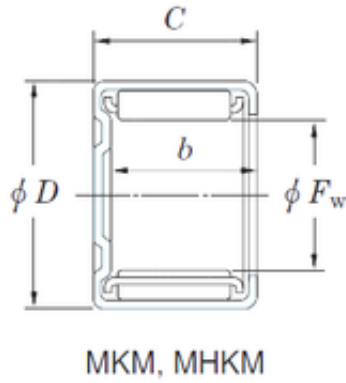

**KOYO MKM1820 needle roller bearings**

Bearing No. MKM1820

Size	18x25x20 mm
Bore Diameter	18 mm
Outer Diameter	25 mm
Width	20 mm
Fw	18 mm
D	25 mm
C	20 mm
b	17,3 mm
Weight	0,027 Kg
Basic dynamic load rating (C)	15,2 kN
Basic static load rating (C0)	22,1 kN

MKM1820 Bearing 2D drawings and 3D CAD models