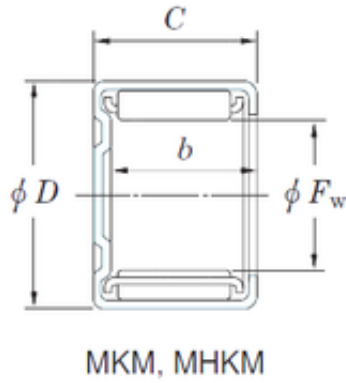

KOYO MKM4530 needle roller bearings

Bearing No. MKM4530

Size	45x52x30 mm
Bore Diameter	45 mm
Outer Diameter	52 mm
Width	30 mm
Fw	45 mm
D	52 mm
C	30 mm
b	27,3 mm
Weight	0,136 Kg
Basic dynamic load rating (C)	45,3 kN
Basic static load rating (C0)	91,7 kN

MKM4530 Bearing 2D drawings and 3D CAD models