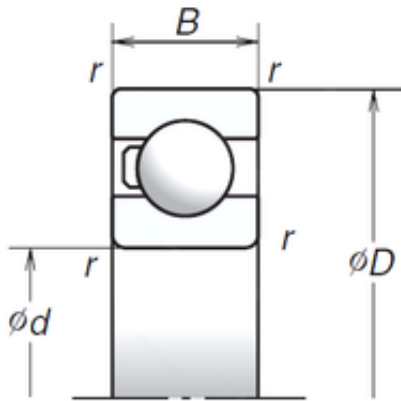

NSK 6307T1X deep groove ball bearings

Bearing No. 6307T1X

Size	35x80x21 mm
Bore Diameter	35 mm
Outer Diameter	80 mm
Width	21 mm
d	35 mm
D	80 mm
B	21 mm
C	21 mm
r min.	2,5 mm
Basic dynamic load rating (C)	33,5 kN
Basic static load rating (C0)	18 kN

6307T1X Bearing 2D drawings and 3D CAD models