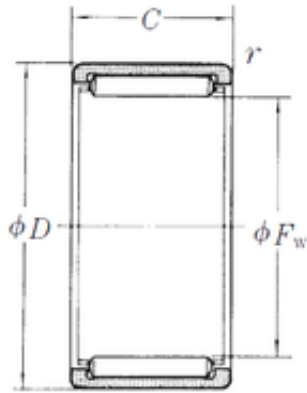

NSK RLM815 needle roller bearings

Bearing No. RLM815

Size	8x15x15 mm
Bore Diameter	8 mm
Outer Diameter	15 mm
Width	15 mm
Fw	8 mm
D	15 mm
C	15 mm
r min.	0,3 mm
Weight	0,01 Kg
Basic dynamic load rating (C)	6,55 kN
Basic static load rating (C0)	5,8 kN

RLM815 Bearing 2D drawings and 3D CAD models