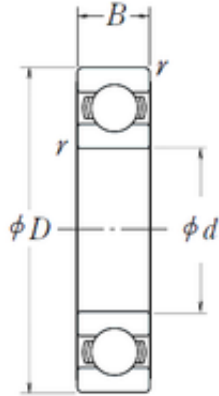

**NSK 6207L11 deep groove ball bearings**

Bearing No. 6207L11

Size	35x72x17 mm
Bore Diameter	35 mm
Outer Diameter	72 mm
Width	17 mm
d	35 mm
D	72 mm
B	17 mm
C	17 mm
r min.	1,1 mm
Basic dynamic load rating (C)	25,7 kN

6207L11 Bearing 2D drawings and 3D CAD models