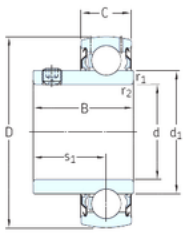

TZR? Bearing Machine Development Co.,...

YAT